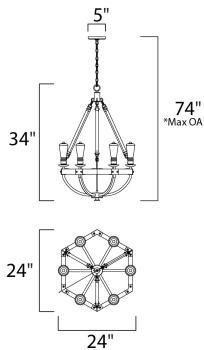

*max overall height

MEASUREMENTS

- DIMENSION : 24" L x 24" W x 34" H
- MAX OAH : 74" OAH
- CANOPY : 5" W x 0.75" H x 5" L
- HANGING WEIGHT : 10.12 lb

LAMPING

- INPUT VOLTAGE : 120V
- BULB : 6 x 60W Incandescent E26 Medium , 360W Total
- BULB INCLUDED : (Not Included)
- DIMMABLE : Yes